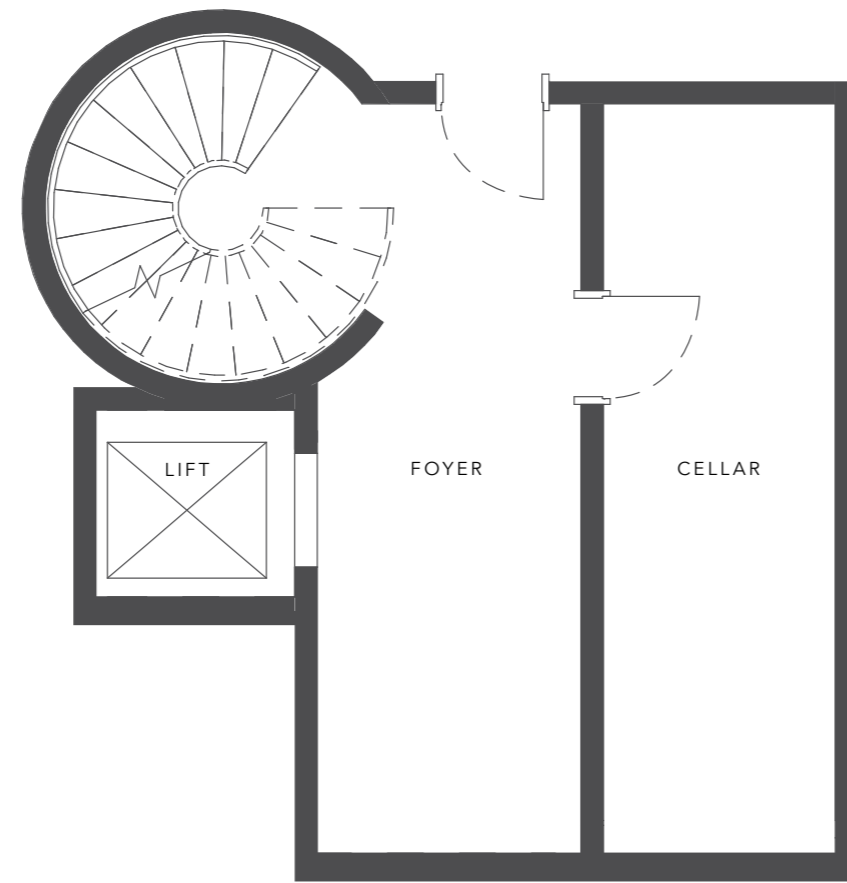

LEVEL 3

LEVEL 2

THE RESIDENCE
APARTMENT 8

BEDROOMS 3
BATHROOMS 3.5
CAR SPACES 4

LEVEL 3

INTERNAL 309M²
TERRACE 95M²
GARDEN 121M²
TOTAL 525M²

LEVEL 2

INTERNAL 35M²
GARAGE 126M²
TOTAL 161M²

OVERALL 724M²