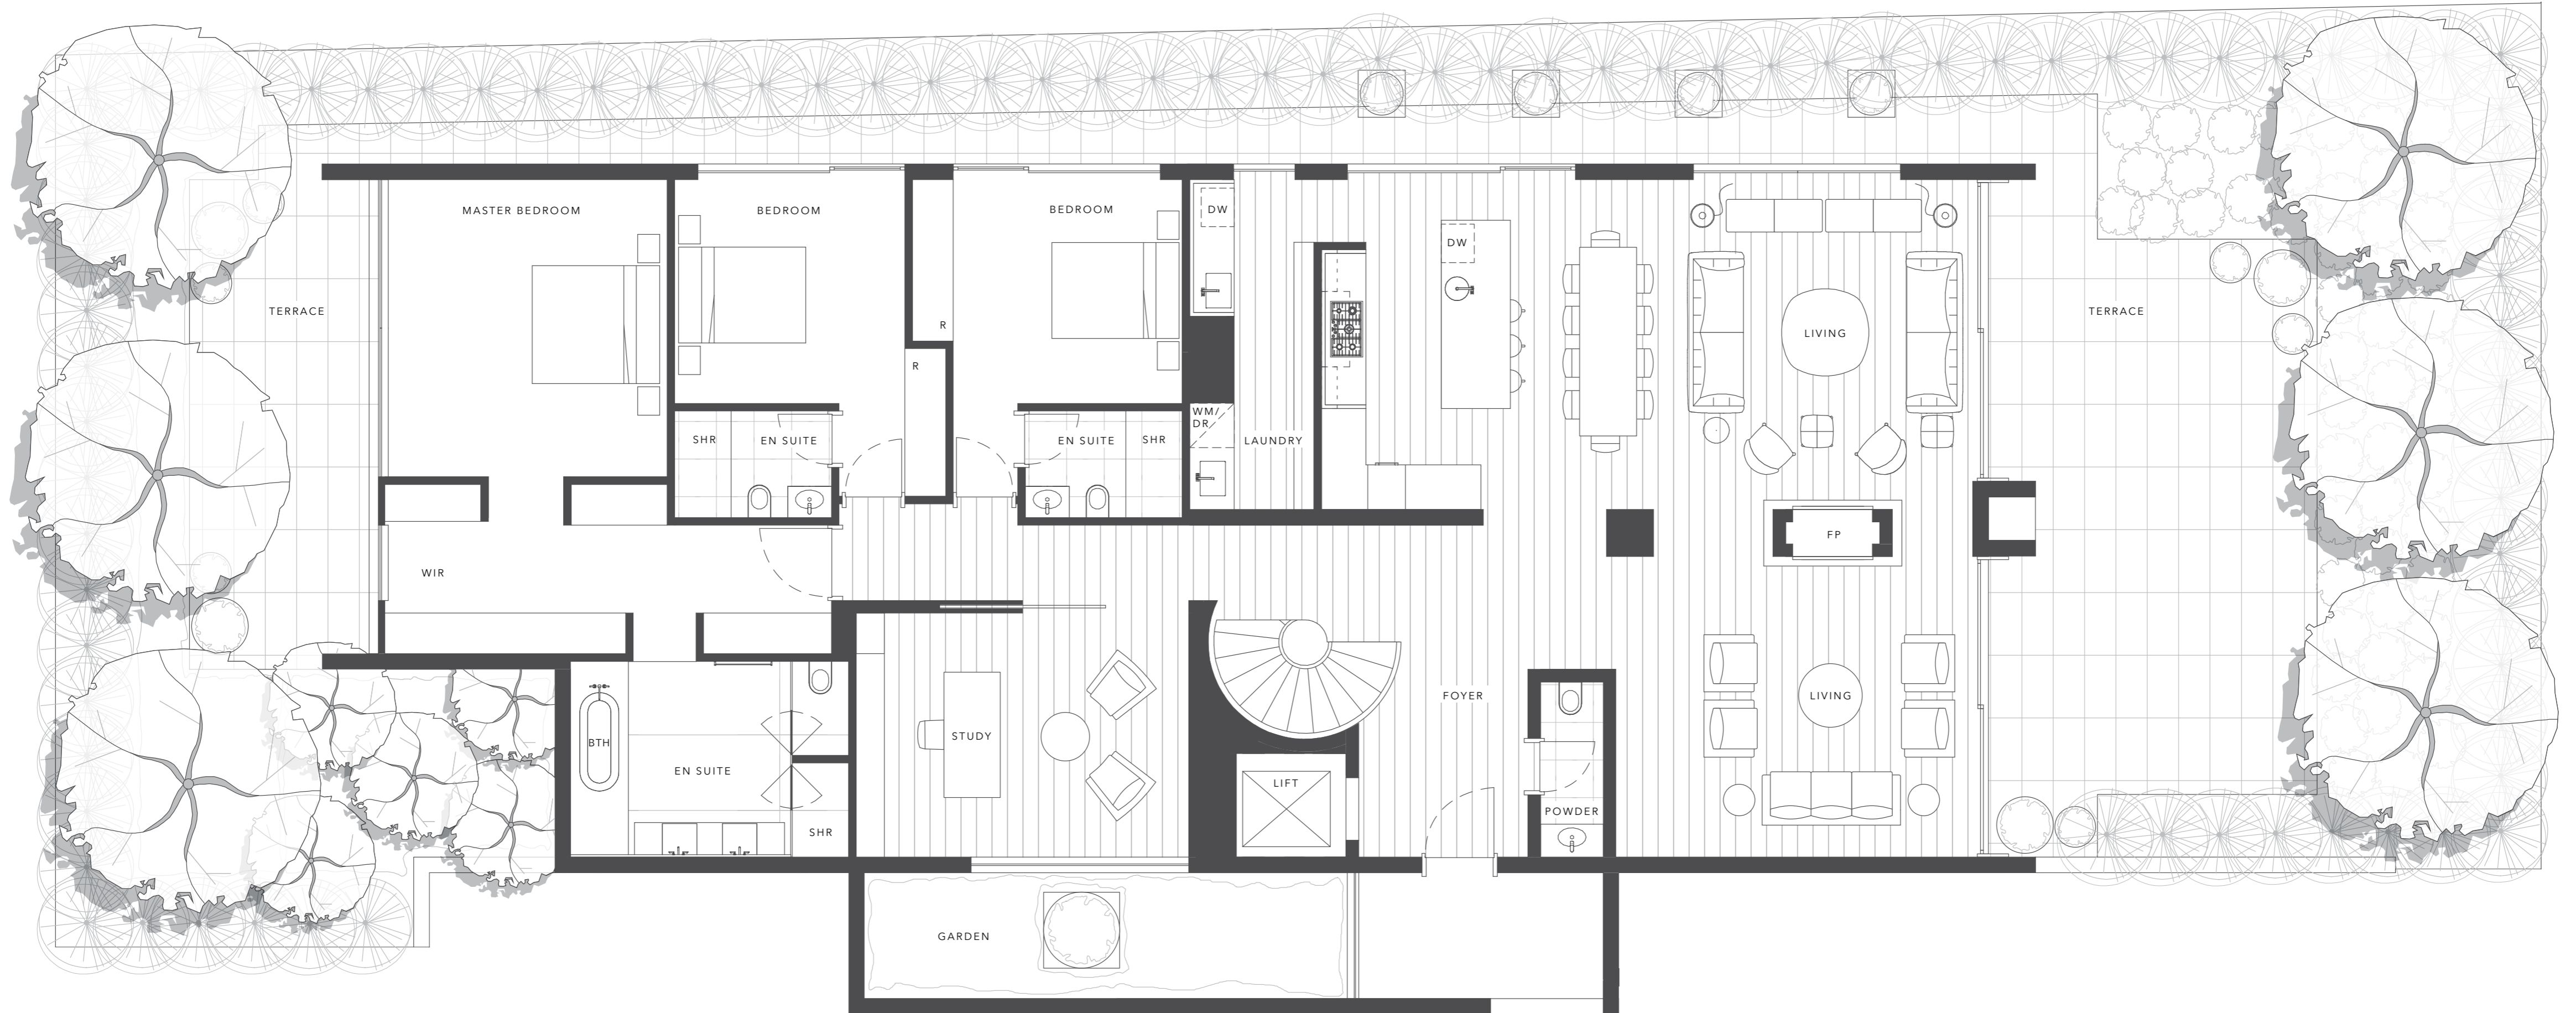

LEVEL 3

LEVEL 2

THE RESIDENCE
APARTMENT 8

BEDROOMS 3
BATHROOMS 3.5
CAR SPACES 4

LEVEL 3

INTERNAL 309M²
TERRACE 95M²
GARDEN 121M²
TOTAL 525M²

LEVEL 2

INTERNAL 35M²
GARAGE 126M²
TOTAL 161M²

OVERALL 724M²